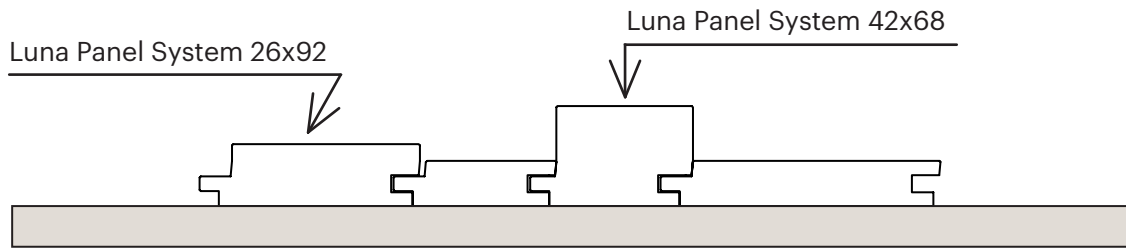

LUNA PANEL SYSTEM

Examples of Luna Panel System claddings