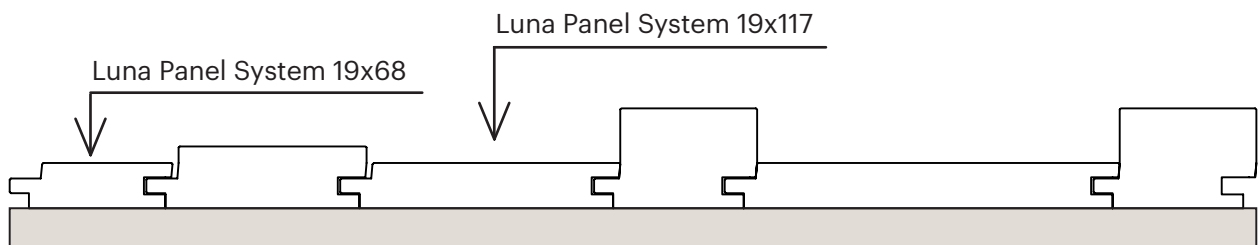

LUNA PANEL SYSTEM

Examples of Luna Panel System claddings