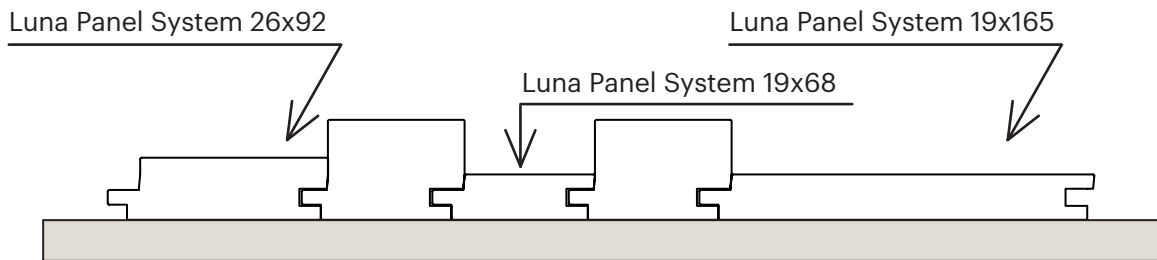

LUNA PANEL SYSTEM

Examples of Luna Panel System claddings