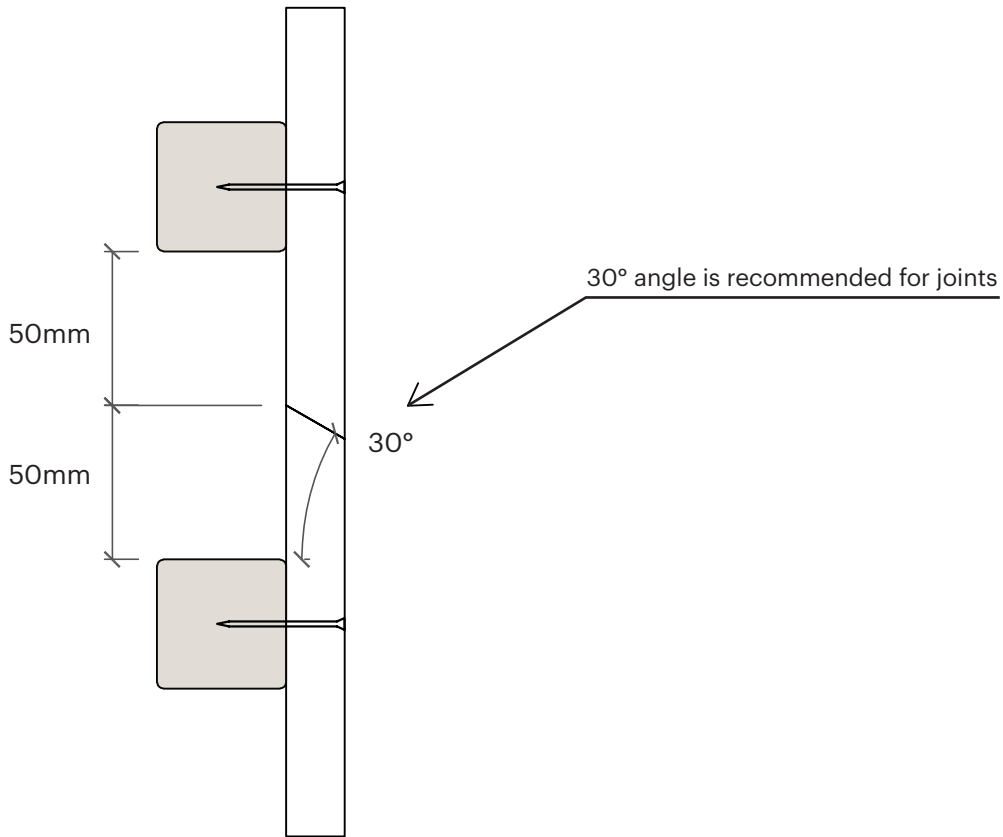

General board joint guideline