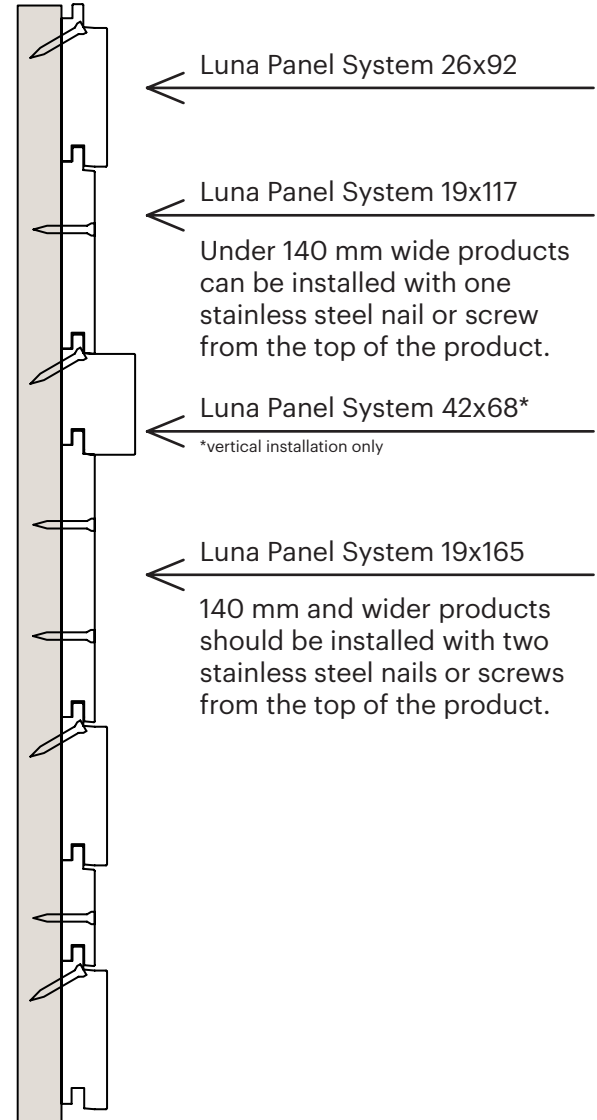

Outdoor application (top view):