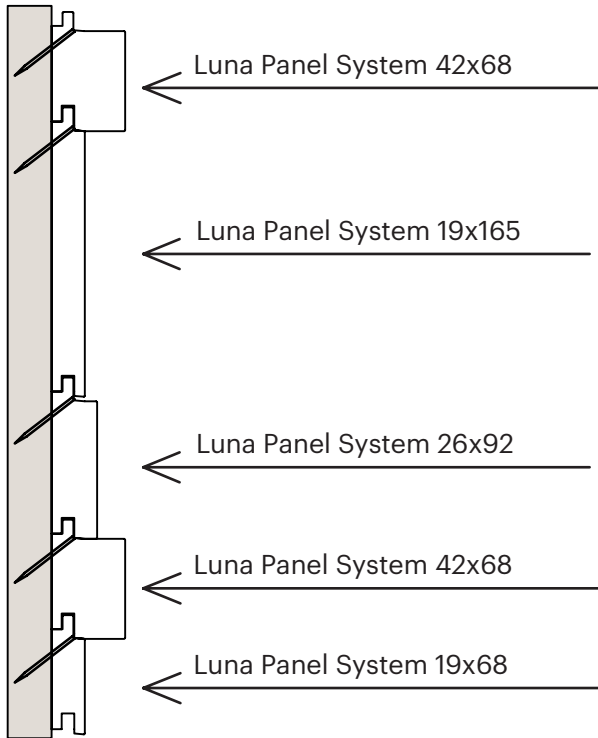

LUNA PANEL SYSTEM

Guideline for Luna Panel System installation

Indoor application (top view):