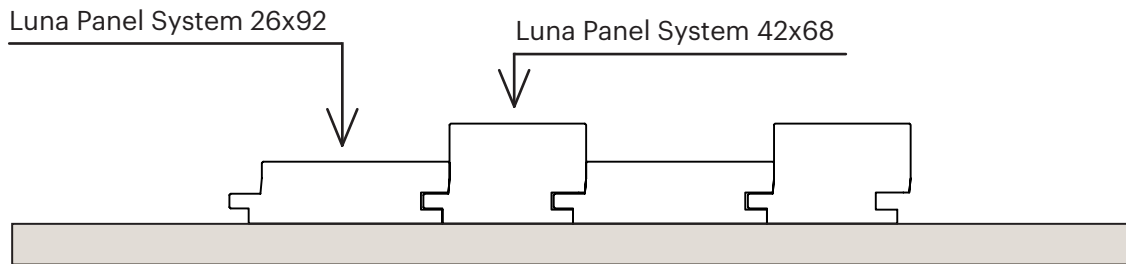

LUNA PANEL SYSTEM

Examples of Luna Panel System claddings